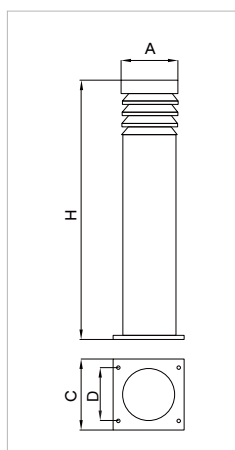

# Ona

IBON80

Ref.	A	C	D	H
IBON80	Ø170	215	160	800

Clase I / Classe I / Class I			
Grado de protección / Degré de protection / Protection level	Potencia / Puissance / Power	Casq. / Douille / Lamp holder	FC / FC / CF
IP44	23W	E27	X

Urban element designed to delimit and mark paths, parks and pedestrian zones. Material: zinc-plated steel. surface coating with black oxiron paint. Diffuser: clear, smooth methacrylate. Fixing: 4 x M8 expansion screws (not supplied).