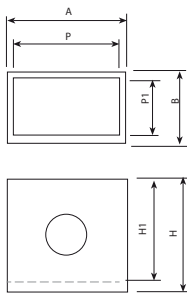

ADAPTABLE A / ADAPTABLE À ADJUSTABLE TO:

R0766

R0766V

R0954

I8A / I8 B Pala - Tapa sífónica incluída  
iphon I8A / I8B. inclus  
siphonic shovel I8A / I8B included

Variantes / Variantes / Alternatives / Variações

PI87T - PI810T

PI89

REF.	A	B	P	P1	H	ØK
PI7T	700 mm	400 mm	550 mm	300 mm	700 mm	250 mm